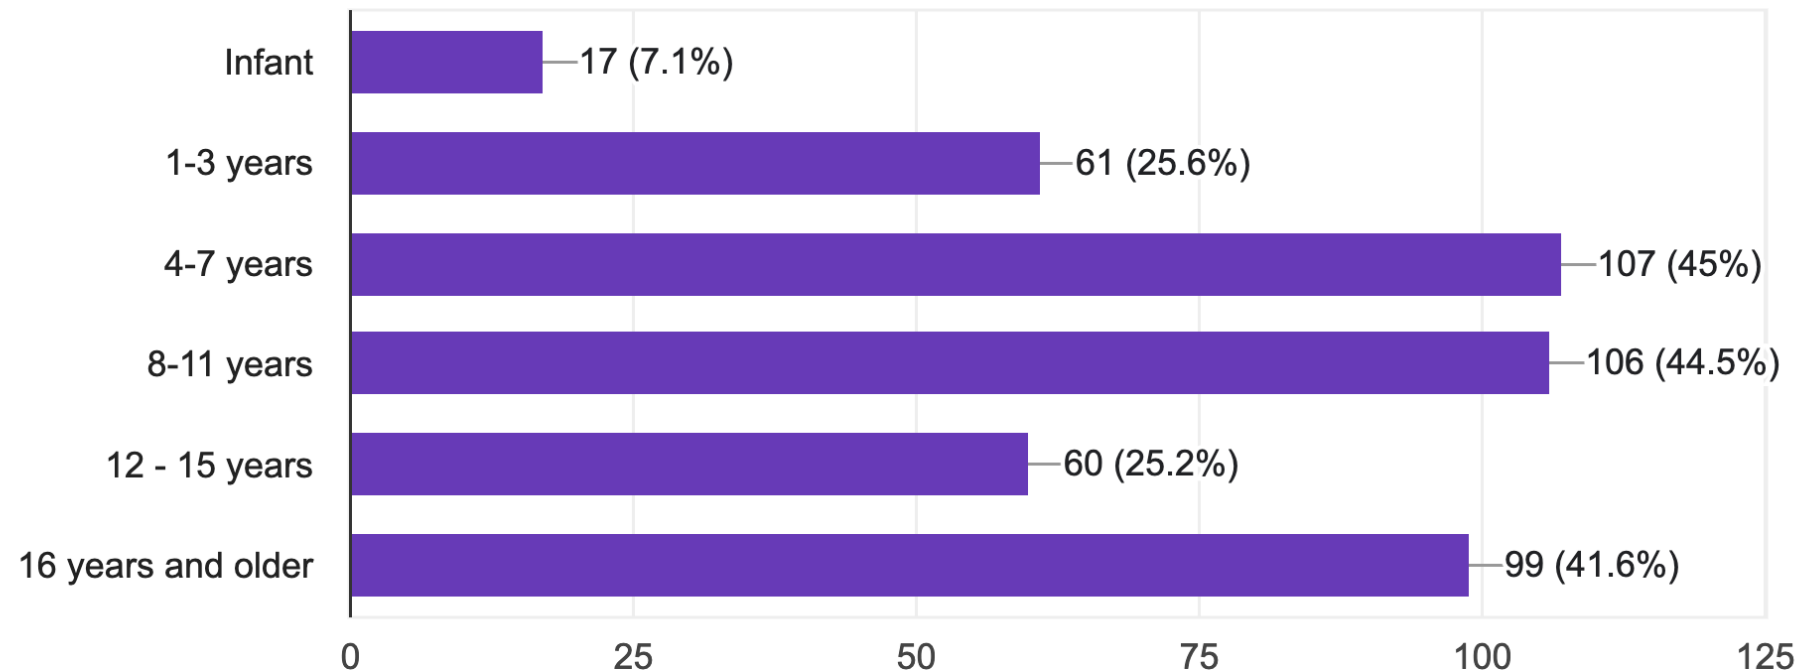

Survey feedback

Please choose the age groups represented by your response (yourself and/or others)

238 responses