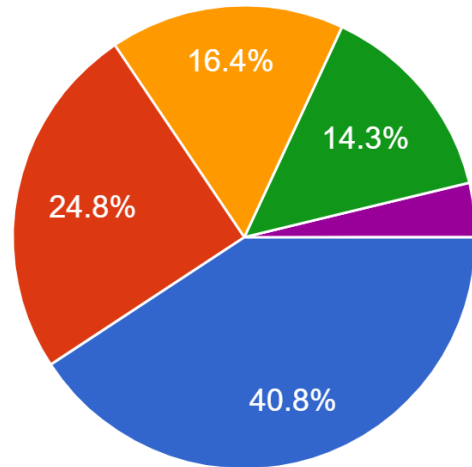

Craufurd Simson Park

Community survey results

238 responses representing 527 people

99% say positive impact to the community

Do you think having a park at Craufurd/Simson Avenue, West Kilbride will be positive or negative for the community?

238 responses

- Positive
- Negative

Survey feedback

How close do you live to the proposed site for the redevelopment of the Craufurd/Simson Avenue park?

238 responses

- Less than 1 minute walk away
- Less than 5 minutes walk away but more than 1 minute
- Less than 10 minutes walk but more than 5 minutes
- More than 10 minutes walk
- Or please share your post code below