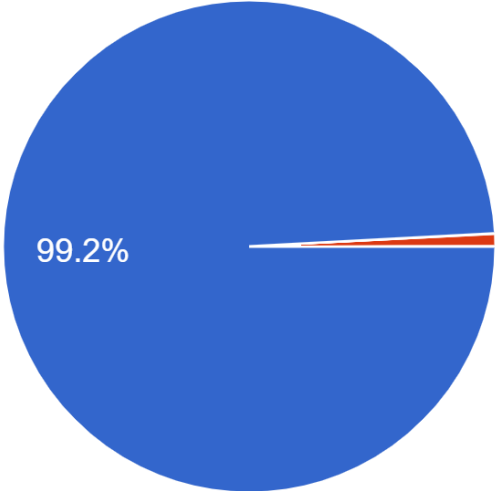

Craufurd Simson Park

Community survey results

238 responses representing 527 people

99% say positive impact to the community

Do you think having a park at Craufurd/Simson Avenue, West Kilbride will be positive or negative for the community?

238 responses

- Positive
- Negative

Survey feedback

How close do you live to the proposed site for the redevelopment of the Craufurd/Simson Avenue park?

238 responses

- Less than 1 minute walk away
- Less than 5 minutes walk away but more than 1 minute
- Less than 10 minutes walk but more than 5 minutes
- More than 10 minutes walk
- Or please share your post code below