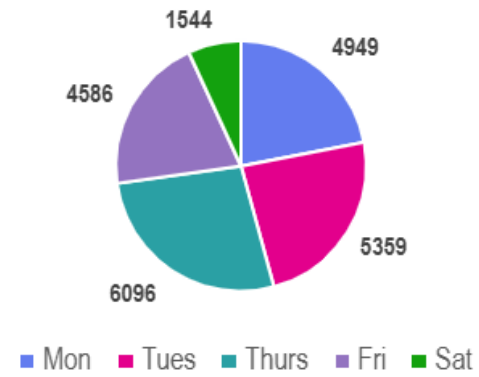

West Kilbride Visitors