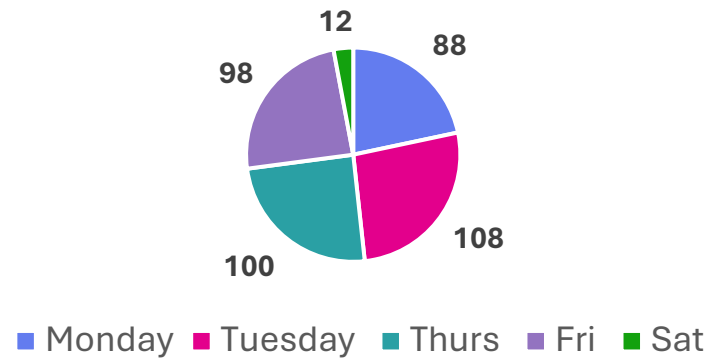

STATISTICS

The pie charts below show -

- the number of books issued each day
- how many sessions took place on public computers
- how many visitors came into the library.

They show the interactions that took place each day the library was open in the last 12 months.

These stats indicate that a Monday and Tuesday are the busiest day for borrowing books and a Tuesday and Thursday for visitors to the branch. The PC sessions show that the busiest days are Tuesday and Thursday. These statistics were taken into consideration and supports the decision to select Monday and Tuesday as the main opening days for West Kilbride Library with the additional opening

hours on alternate Wednesdays and Saturdays. Opening West Kilbride Library on these 2 busy days also allows Largs Library to open on their busiest days.

West Kilbride Library Issues

West Kilbride Visitors

West Kilbride PC Issues

Events

Our statistics also show that, from April-September West Kilbride Library hosted 241 events which included 1 of our regular partners, and 7 groups led by the library staff. Changing the opening days would impact on the partners and 4 library led groups. The Media Hub already have keyholding in place and the latter manages the community group lets. To help offset the potential impact, we can offer our regular partner the opportunity to be keyholders for the building and use the space when we are not open to the public, hence keeping continuity for them and minimising the impact. The groups led by the library staff can easily be switched to another day.