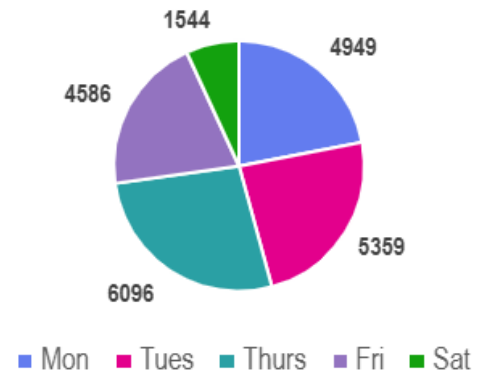

West Kilbride Visitors