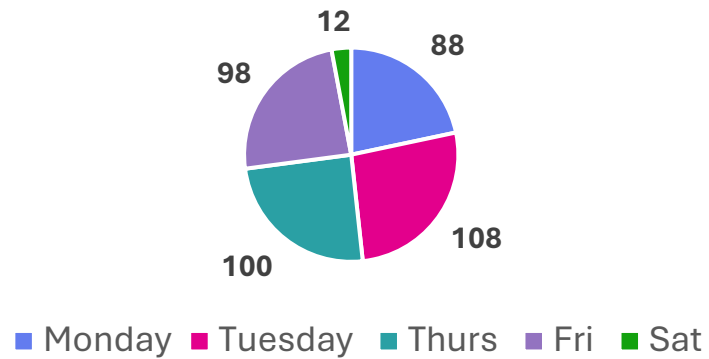

STATISTICS

The pie charts below show -

- the number of books issued each day
- how many sessions took place on public computers
- how many visitors came into the library.

They show the interactions that took place each day the library was open in the last 12 months.

These stats indicate that a Monday and Tuesday are the busiest day for borrowing books and a Tuesday and Thursday for visitors to the branch. The PC sessions show that the busiest days are Tuesday and Thursday. These statistics were taken into consideration and supports the decision to select Monday and Tuesday as the main opening days for West Kilbride Library with the additional opening

hours on alternate Wednesdays and Saturdays. Opening West Kilbride Library on these 2 busy days also allows Largs Library to open on their busiest days.

West Kilbride Library Issues

West Kilbride Visitors

West Kilbride PC Issues

Events

Our statistics also show that, from April-September West Kilbride Library hosted 241 events which included 1 of our regular partners, and 7 groups led by the library staff. Changing the opening days would impact on the partners and 4 library led groups. The Media Hub already have keyholding in place and the latter manages the community group lets. To help offset the potential impact, we can offer our regular partner the opportunity to be keyholders for the building and use the space when we are not open to the public, hence keeping continuity for them and minimising the impact. The groups led by the library staff can easily be switched to another day.