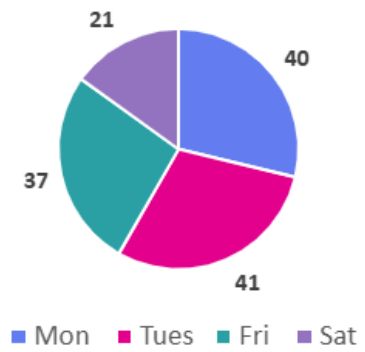

STATISTICS

The pie charts below show -

- the number of books issued each day
- how many sessions took place on public computers
- how many visitors came into the library.

They show the interactions that took place each day the library was open in the last 12 months.

These stats indicate that a Tuesday and Friday are the busiest days for borrowing books and for visitors to the branch. The PC sessions show that the busiest days are Monday and Tuesday. We propose to change the opening hours slightly as the later night opening is less busy and move these hours to extend the Friday and Saturday opening.

Millport Library Issues

Millport Library Visitors

Millport Library PC sessions

Events

Our statistics also show that, between April and September Millport Library hosted 124 events which involved 7 groups led by the library staff. Changing the opening days would impact on 1 library led group which can easily be switched to another day.

Supplementary information

The heat maps below give the breakdown of book issues per hour with times shaded green being the busiest and red quiet.

Book issues per opening hour

	10 - 11	11- 12	12 - 1	1 - 2	2 - 3	3 - 4	4 - 5	5 - 6
Monday				159	188	190	83	
Tuesday				172	323	312	211	90
Friday	187	272	186		359	220		
Saturday	176	313						