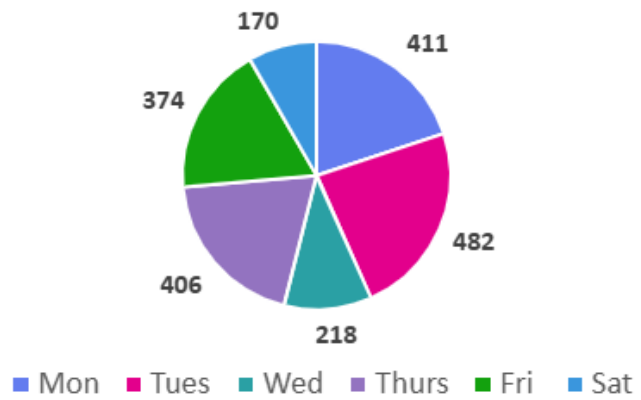

STATISTICS

The pie charts below show -

- the number of books issued each day
- how many sessions took place on public computers
- how many visitors came into the library.

They show the interactions that took place each day the library was open in the last 12 months.

These stats indicate that a Monday and Tuesday are the busiest day for borrowing books and PC sessions. Thursday and Tuesday are busiest with visitors. These statistics were taken into consideration and the heat maps below support to decision to reduce the hours on a Tuesday and extend the hours on a Wednesday and Saturday. Kilbirnie is the busiest branch within the Garnock Valley Locality.

Kilbirnie Library Issues

Kilbirnie Library Visitors

Kilbirnie Library PC sessions

Events

Our statistics also show that, from April to September, Kilbirnie Library hosted 481 events which included 7 of our regular partners, 2 regular community groups and 5 groups led by the library staff. Changing the opening times will not impact on partners, community groups or library led groups

PC Sessions per opening hour

Day	10-11	11-12	12-1	2-3	3-4	4-5	5-6
Mon	118	75	19	114	44	41	
Tue	157	43	13	129	61	66	13
Wed	161	54	3	0	0	0	
Thu	127	42	17	115	54	51	
Fri	125	36	9	120	40	44	
Sat	107	62	1				