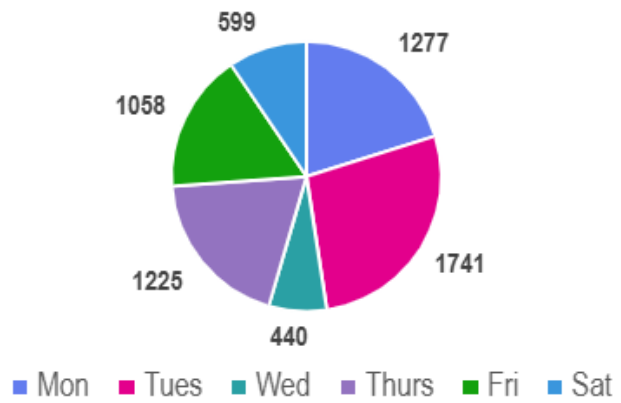

STATISTICS

The pie charts below show -

- the number of books issued each day
- how many sessions took place on public computers
- how many visitors came into the library.

They show the interactions that took place each day the library was open in the last 12 months.

These stats indicate that a Monday and Tuesday are the busiest day for borrowing books and PC sessions. Thursday and Tuesday are busiest with visitors. These statistics were taken into consideration and the heat maps below support to decision to reduce the hours on a Tuesday and extend the hours on a Wednesday and Saturday. Kilbirnie is the busiest branch within the Garnock Valley Locality.

Kilbirnie Library Issues

Kilbirnie Library Visitors

Kilbirnie Library PC sessions

Events

Our statistics also show that, from April to September, Kilbirnie Library hosted 481 events which included 7 of our regular partners, 2 regular community groups and 5 groups led by the library staff. Changing the opening times will not impact on partners, community groups or library led groups

PC Sessions per opening hour

Day	10-11	11-12	12-1	2-3	3-4	4-5	5-6
Mon	118	75	19	114	44	41	
Tue	157	43	13	129	61	66	13
Wed	161	54	3	0	0	0	
Thu	127	42	17	115	54	51	
Fri	125	36	9	120	40	44	
Sat	107	62	1				