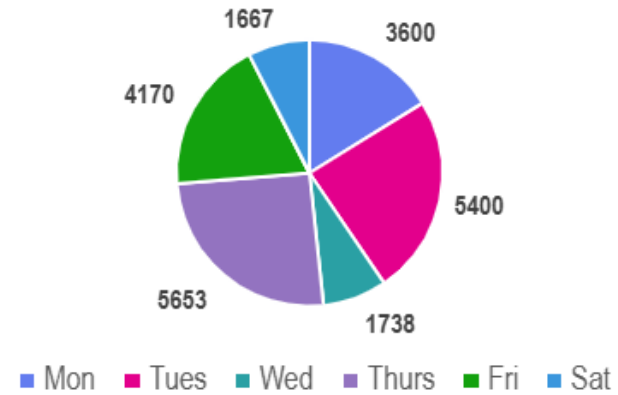

Kilbirnie Library

Current Hours/Proposed Hours

	Monday	Tuesday	Wednesday	Thursday	Friday	Saturday	Total
Current	10 – 1 & 2 – 5	10 – 1 & 2 – 6	10 – 12.30	10 – 1 & 2 – 5	10 – 1 & 2 – 5	10 – 12.30	30
Proposed	10 – 1 & 2 – 5	10 – 1 & 2 – 5	10 – 1	10 – 1 & 2 – 5	10 – 1 & 2 – 5	10 – 1	30

STATISTICS

The pie charts below show -

- the number of books issued each day
- how many sessions took place on public computers
- how many visitors came into the library.

They show the interactions that took place each day the library was open in the last 12 months.

These stats indicate that a Monday and Tuesday are the busiest day for borrowing books and PC sessions. Thursday and Tuesday are busiest with visitors. These statistics were taken into consideration and the heat maps below support to decision to reduce the hours on a Tuesday and extend the hours on a Wednesday and Saturday. Kilbirnie is the busiest branch within the Garnock Valley Locality.

Kilbirnie Library Issues

Kilbirnie Library Visitors

Kilbirnie Library PC sessions

Events

Our statistics also show that, from April to September, Kilbirnie Library hosted 481 events which included 7 of our regular partners, 2 regular community groups and 5 groups led by the library staff. Changing the opening times will not impact on partners, community groups or library led groups