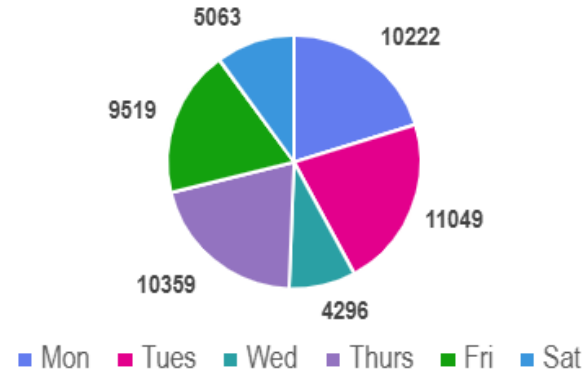

STATISTICS

The pie charts below show -

- the number of books issued each day
- how many sessions took place on public computers
- how many visitors came into the library.

They show the interactions that took place each day the library was open in the last 12 months.

These stats indicate that a Tuesday and Thursday are the busiest day for borrowing books and visitors to the branch. The PC sessions are slightly different and shows a Monday and Tuesday to be busiest. These statistics were taken into consideration, and the heat maps below supports the decision to reduce the opening hours to 5.30pm. The overall hours are not changing as Irvine Library is our busiest branch of all our Localities including number of events and book borrowing.

Irvine Library Issues

Irvine Library Visitors

Irvine Library PC sessions

Events

Our statistics also show that from April to September Irvine Library hosted 365 events which included 10 of our regular partners, 4 regular community groups and 3 groups led by the library staff. Changing the opening days would impact on 1 library led group. The group led by the library staff can easily be switched to another day.

The heat maps below give the breakdown of book issues per hour with times shaded green being the busiest and red quiet.

Book issues per opening hour

	9 - 10	10 - 11	11- 12	12 - 1	1 - 2	2 - 3	3 - 4	4 - 5	5 - 6	6 - 7
Mon	317	810	983	894	738	757	797	368	92	
Tue	319	792	927	734	700	710	729	582	250	206
Wed	224	872	973	324						
Thu	284	801	902	704	695	856	872	542	200	
Fri	244	881	957	861	629	693	686	542	145	