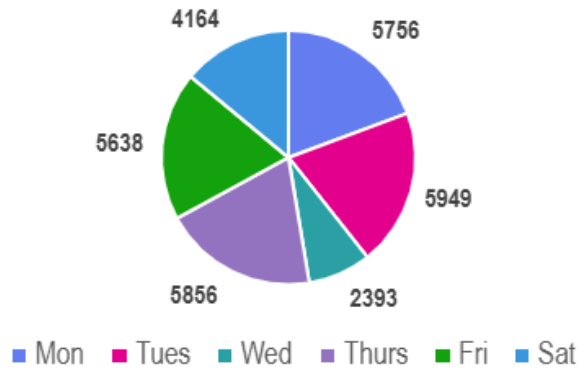

STATISTICS

The pie charts below show -

- the number of books issued each day
- how many sessions took place on public computers
- how many visitors came into the library.

They show the interactions that took place each day the library was open in the last 12 months.

These stats indicate that a Tuesday and Thursday are the busiest day for borrowing books and visitors to the branch. The PC sessions are slightly different and shows a Monday and Tuesday to be busiest. These statistics were taken into consideration, and the heat maps below supports the decision to reduce the opening hours to 5.30pm. The overall hours are not changing as Irvine Library is our busiest branch of all our Localities including number of events and book borrowing.

Irvine Library Issues

Irvine Library Visitors

Irvine Library PC sessions

Events

Our statistics also show that from April to September Irvine Library hosted 365 events which included 10 of our regular partners, 4 regular community groups and 3 groups led by the library staff. Changing the opening days would impact on 1 library led group. The group led by the library staff can easily be switched to another day.

The heat maps below give the breakdown of book issues per hour with times shaded green being the busiest and red quiet.

Book issues per opening hour

	9 - 10	10 - 11	11- 12	12 - 1	1 - 2	2 - 3	3 - 4	4 - 5	5 - 6	6 - 7
Mon	317	810	983	894	738	757	797	368	92	
Tue	319	792	927	734	700	710	729	582	250	206
Wed	224	872	973	324						
Thu	284	801	902	704	695	856	872	542	200	
Fri	244	881	957	861	629	693	686	542	145	