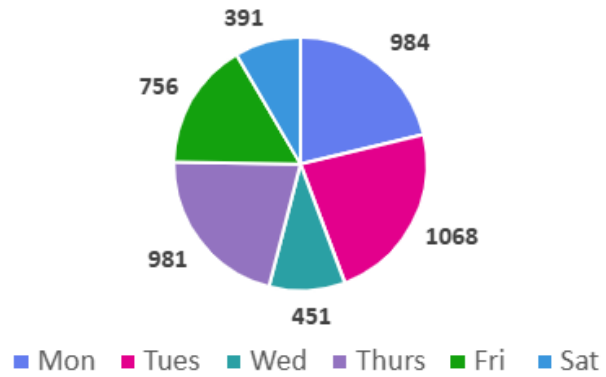

STATISTICS

The pie charts below show -

- the number of books issued each day
- how many sessions took place on public computers
- how many visitors came into the library.

They show the interactions that took place each day the library was open in the last 12 months.

These stats indicate that a Tuesday and Thursday are the busiest day for borrowing books and visitors to the branch. The PC sessions are slightly different and shows a Monday and Tuesday to be busiest. These statistics were taken into consideration, and the heat maps below supports the decision to reduce the opening hours to 5.30pm. The overall hours are not changing as Irvine Library is our busiest branch of all our Localities including number of events and book borrowing.

Irvine Library Issues

Irvine Library Visitors

Irvine Library PC sessions

Events

Our statistics also show that from April to September Irvine Library hosted 365 events which included 10 of our regular partners, 4 regular community groups and 3 groups led by the library staff. Changing the opening days would impact on 1 library led group. The group led by the library staff can easily be switched to another day.

The heat maps below give the breakdown of book issues per hour with times shaded green being the busiest and red quiet.

Book issues per opening hour

	9 - 10	10 - 11	11- 12	12 - 1	1 - 2	2 - 3	3 - 4	4 - 5	5 - 6	6 - 7
Mon	317	810	983	894	738	757	797	368	92	
Tue	319	792	927	734	700	710	729	582	250	206
Wed	224	872	973	324						
Thu	284	801	902	704	695	856	872	542	200	
Fri	244	881	957	861	629	693	686	542	145	