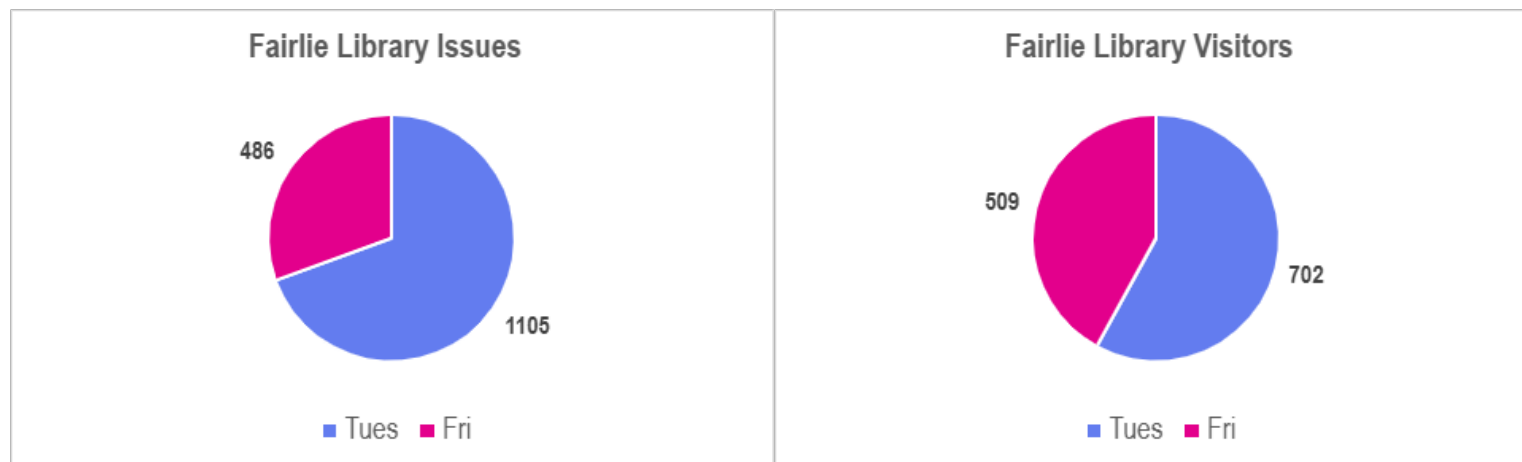

Fairlie Library

Current Hours/Proposed Hours

	Monday	Tuesday	Wednesday	Thursday	Friday	Saturday	Total
Current	CLOSED	12 - 5	CLOSED	CLOSED	10 - 2	CLOSED	9
Proposed	CLOSED	9.30 - 1 & 2 - 5	CLOSED	CLOSED	CLOSED	CLOSED	6.5

STATISTICS

The pie charts below show -

- the number of books issued each day
- how many visitors came into the library.

They show the percentages of the interactions that took place each day the library was open in the last 12 months.

These stats indicate that a Tuesday is the busiest day for borrowing books as the branch is open longer. The visitor statistics also support this trend and we are seeking to maintain that. These statistics were taken into consideration and supports the decision to close Fairlie Library on a Friday and increase the staffing levels at Largs Library

Supplementary information

The heat maps below give the breakdown of book issues per hour with times shaded green being the busiest and red quiet.

Book issues per opening hour

	10 - 11	11- 12	12 - 1	1 - 2	2 - 3	3 - 4	4 - 5
Tuesday			168	71	200	437	229
Friday	109	112	132	133			