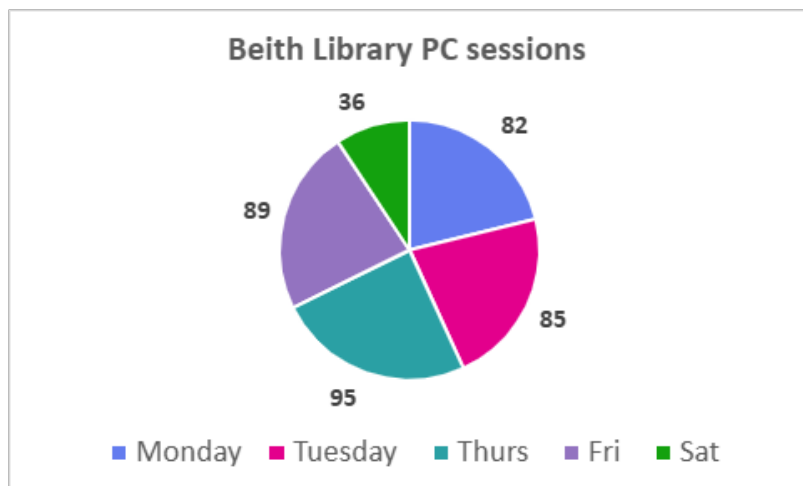

Events

Our statistics also show that, from April-September Beith Library hosted 343 events which included 3 of our regular partners, 1 regular community group and 8 groups led by the library staff. Changing the opening days would impact on 2 of the partners, and 6 library led groups. To help offset the potential impact, we can offer our regular partners the opportunity to be keyholders for the building and use the space when we are not open to the public, hence keeping continuity for them and minimising the impact. The groups led by the library staff can easily be switched to another day.

Wi-Fi Sessions – 5394 sessions in previous 12 months

The public Wi-Fi will remain available 24/7 however, the ability to Wi-Fi print will be impacted by the proposed changes. The service would be available in Dalry and Kilbirnie Libraries on the days Beith is closed.