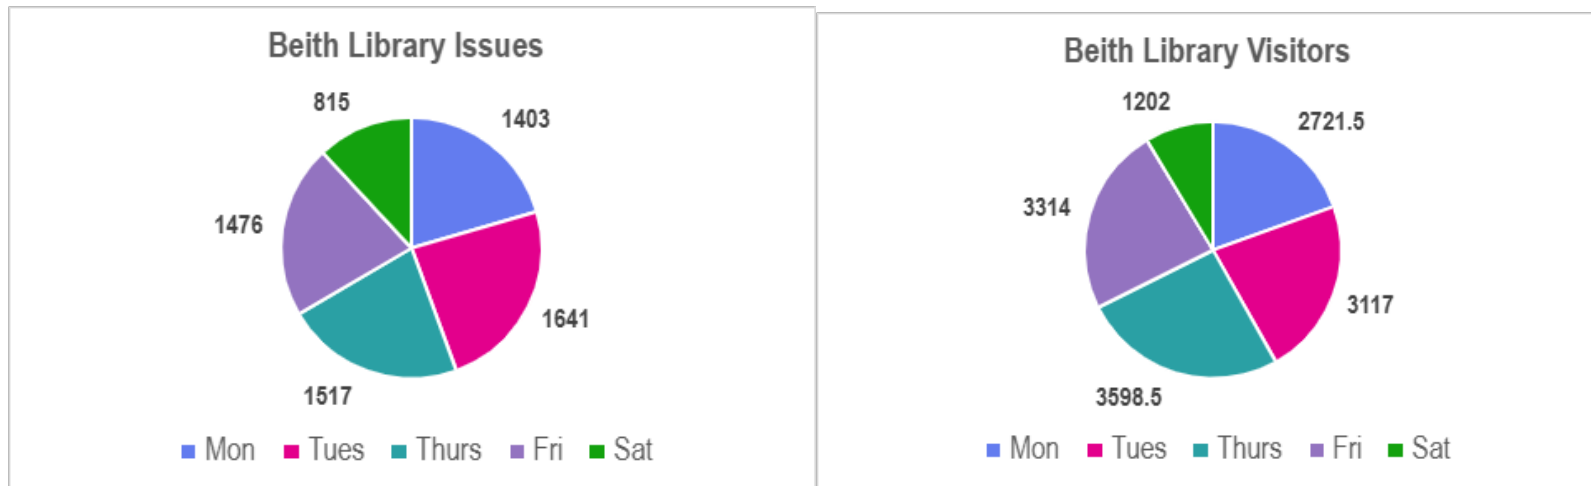

Beith Library

Current Hours/Proposed Hours

	Monday	Tuesday	Wednesday	Thursday	Friday	Saturday	Total
Current	10 – 1 & 2 – 5	10 – 1 & 2 – 5	CLOSED	10 – 1 & 2 – 5	10 – 1 & 2 – 5	10 – 12	26
Proposed	CLOSED	CLOSED	9.30 – 1 (Alternative weeks)	9.30 – 1 & 2 – 5	9.30 – 1 & 2 – 5	9.30 – 1 (Alternative weeks)	16.5

STATISTICS

The pie charts below show -

- the number of books issued each day
- how many sessions took place on public computers
- how many visitors came into the library.

They show the interactions that took place each day the library was open in the last 12 months.

These stats indicate that a Tuesday and Friday are the busiest days for borrowing books, the public computer sessions are busy on a Thursday and Friday. These statistics were taken into consideration and supports the decision to select Thursday and Friday as the

main opening days for Beith Library with additional opening hours on alternate Wednesdays and Saturdays. Opening Beith Library on these 2 busy days also allows Dalry Library to be opened on a Monday & Tuesday, supporting them to be open on their busiest days.