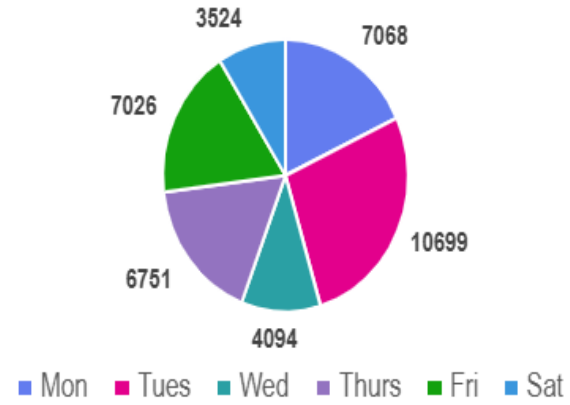

Largs Library Visitors