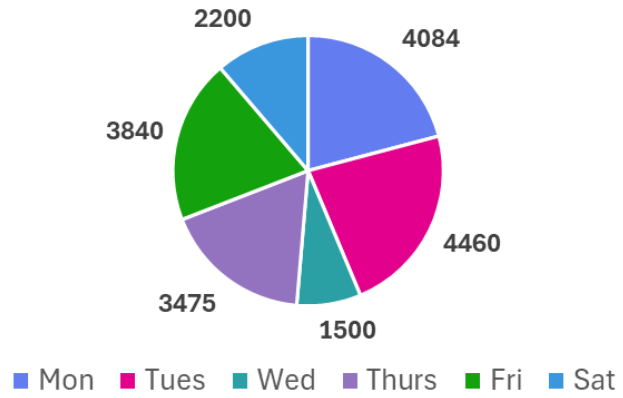

Largs Library Issues