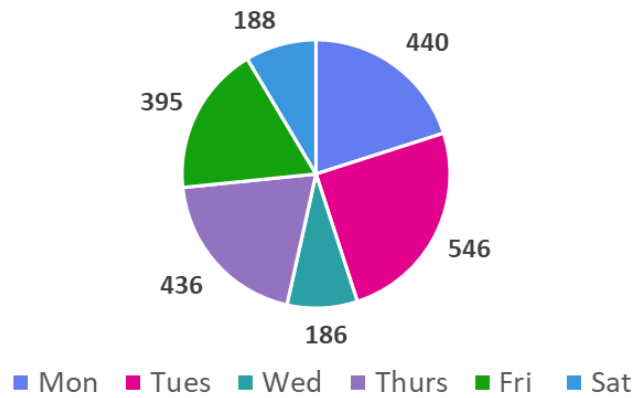

STATISTICS

The pie charts below show -

- the number of books issued each day
- how many sessions took place on public computers
- how many visitors came into the library.

They show the interactions that took place each day the library was open in the last 12 months.

These stats indicate that a Tuesday and Friday are the busiest day for borrowing books and a Tuesday and Friday for PC sessions. Tuesday and Thursday are busiest with visitors. These statistics were taken into consideration and the heat maps below support to decision to reduce the hours on a Tuesday and extend the hours on a Wednesday and Saturday.

Largs Library Issues

Largs Library Visitors

Largs Library PC sessions

Events

Our statistics also show that, from April-September Largs Library hosted 380 events which involved 6 of our regular partners, 6 regular community groups and 3 groups led by the library staff. Changing the opening hours has no impact on partners, community groups or library led groups

PC Sessions per opening hour

Day	10-11	11-12	12-1	2-3	3-4	4-5	5-6
Mon	128	93	30	97	68	24	
Tue	127	86	35	129	85	65	19
Wed	116	64	6				
Thu	135	57	21	120	73	30	
Fri	125	80	27	104	40	19	
Sat	114	70	4				