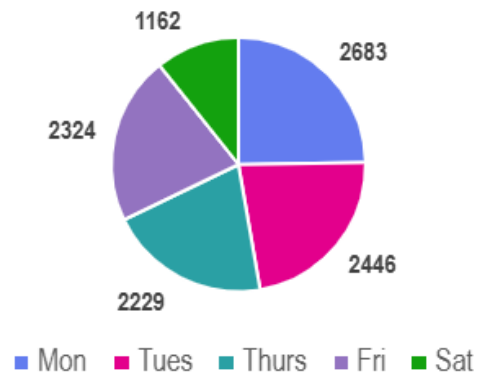

hours on alternate Wednesdays and Saturdays. Opening West Kilbride Library on these 2 busy days also allows Largs Library to open on their busiest days.

West Kilbride Library Issues