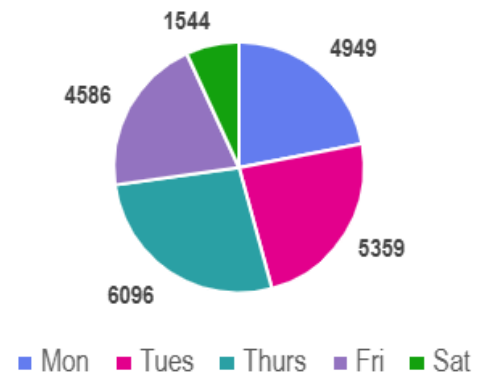

West Kilbride Visitors