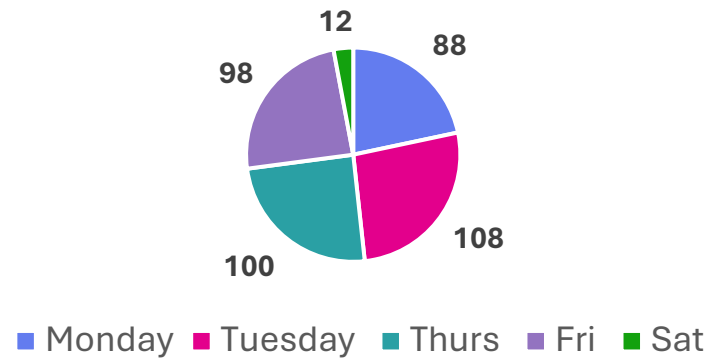

STATISTICS

The pie charts below show -

- the number of books issued each day
- how many sessions took place on public computers
- how many visitors came into the library.

They show the interactions that took place each day the library was open in the last 12 months.

These stats indicate that a Monday and Tuesday are the busiest day for borrowing books and a Tuesday and Thursday for visitors to the branch. The PC sessions show that the busiest days are Tuesday and Thursday. These statistics were taken into consideration and supports the decision to select Monday and Tuesday as the main opening days for West Kilbride Library with the additional opening

hours on alternate Wednesdays and Saturdays. Opening West Kilbride Library on these 2 busy days also allows Largs Library to open on their busiest days.

West Kilbride Library Issues

West Kilbride Visitors

West Kilbride PC Issues

Events

Our statistics also show that, from April-September West Kilbride Library hosted 241 events which included 1 of our regular partners, and 7 groups led by the library staff. Changing the opening days would impact on the partners and 4 library led groups. The Banking and Media Hubs already have keyholding in place and the latter manages the community group lets. To help offset the potential impact, we can offer our regular partner the opportunity to be keyholders for the building and use the space when we are not open to the public, hence keeping continuity for them and minimising the impact. The groups led by the library staff can easily be switched to another day.