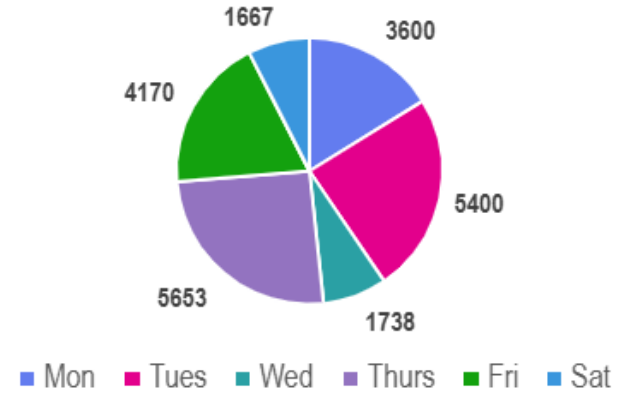

Kilbirnie Library

Current Hours/Proposed Hours

	Monday	Tuesday	Wednesday	Thursday	Friday	Saturday	Total
Current	10 – 1 & 2 – 5	10 – 1 & 2 – 6	10 – 12.30	10 – 1 & 2 – 5	10 – 1 & 2 – 5	10 – 12.30	30
Proposed	10 – 1 & 2 – 5	10 – 1 & 2 – 5	10 – 1	10 – 1 & 2 – 5	10 – 1 & 2 – 5	10 – 1	30

STATISTICS

The pie charts below show -

- the number of books issued each day
- how many sessions took place on public computers
- how many visitors came into the library.

They show the interactions that took place each day the library was open in the last 12 months.

These stats indicate that a Monday and Tuesday are the busiest day for borrowing books and PC sessions. Thursday and Tuesday are busiest with visitors. These statistics were taken into consideration and the heat maps below support to decision to reduce the hours on a Tuesday and extend the hours on a Wednesday and Saturday.

Kilbirnie Library Issues

Kilbirnie Library Visitors

Kilbirnie Library PC sessions

Events

Our statistics also show that, from April to September, Kilbirnie Library hosted 481 events which included 7 of our regular partners, 2 regular community groups and 5 groups led by the library staff. Changing the opening times will not impact on partners, community groups or library led groups