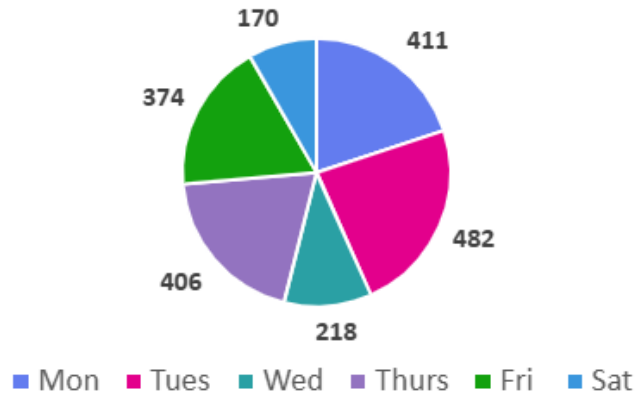

STATISTICS

The pie charts below show -

- the number of books issued each day
- how many sessions took place on public computers
- how many visitors came into the library.

They show the interactions that took place each day the library was open in the last 12 months.

These stats indicate that a Monday and Tuesday are the busiest day for borrowing books and PC sessions. Thursday and Tuesday are busiest with visitors. These statistics were taken into consideration and the heat maps below support to decision to reduce the hours on a Tuesday and extend the hours on a Wednesday and Saturday.

Kilbirnie Library Issues

Kilbirnie Library Visitors

Kilbirnie Library PC sessions

Events

Our statistics also show that, from April to September, Kilbirnie Library hosted 481 events which included 7 of our regular partners, 2 regular community groups and 5 groups led by the library staff. Changing the opening times will not impact on partners, community groups or library led groups

Book issues per opening hour

	10 - 11	11- 12	12 - 1	2 - 3	3 - 4	4 - 5	5 - 6
Monday	202	277	219	195	215	169	
Tuesday	300	278	248	293	378	176	68
Wednesday	202	193	45				
Thursday	222	268	147	237	171	180	
Friday	247	135	151	216	204	105	
Saturday	180	233	186				