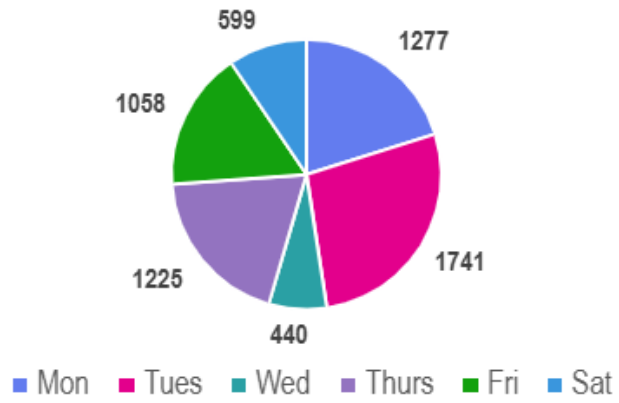

STATISTICS

The pie charts below show -

- the number of books issued each day
- how many sessions took place on public computers
- how many visitors came into the library.

They show the interactions that took place each day the library was open in the last 12 months.

These stats indicate that a Monday and Tuesday are the busiest day for borrowing books and PC sessions. Thursday and Tuesday are busiest with visitors. These statistics were taken into consideration and the heat maps below support to decision to reduce the hours on a Tuesday and extend the hours on a Wednesday and Saturday.

Kilbirnie Library Issues

Kilbirnie Library Visitors

Kilbirnie Library PC sessions

Events

Our statistics also show that, from April to September, Kilbirnie Library hosted 481 events which included 7 of our regular partners, 2 regular community groups and 5 groups led by the library staff. Changing the opening times will not impact on partners, community groups or library led groups

PC Sessions per opening hour

Day	10-11	11-12	12-1	2-3	3-4	4-5	5-6
Mon	118	75	19	114	44	41	
Tue	157	43	13	129	61	66	13
Wed	161	54	3	0	0	0	
Thu	127	42	17	115	54	51	
Fri	125	36	9	120	40	44	
Sat	107	62	1				