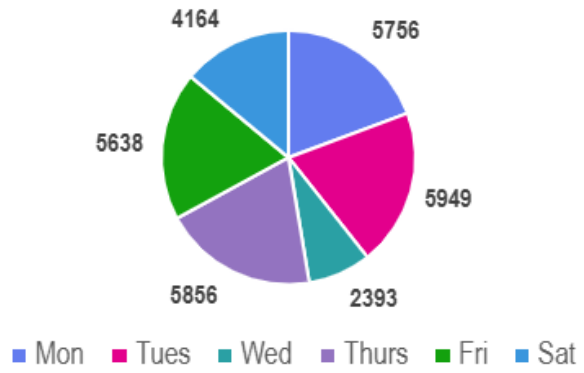

STATISTICS

The pie charts below show -

- the number of books issued each day
- how many sessions took place on public computers
- how many visitors came into the library.

They show the interactions that took place each day the library was open in the last 12 months.

These stats indicate that a Tuesday and Thursday are the busiest day for borrowing books and visitors to the branch. The PC sessions are slightly different and shows a Monday and Tuesday to be busiest. These statistics were taken into consideration, and the heat maps below supports the decision to reduce the opening hours to 5.30pm

Irvine Library Issues

Irvine Library Visitors

Irvine Library PC sessions

Events

Our statistics also show that from April to September Irvine Library hosted 365 events which included 10 of our regular partners, 4 regular community groups and 3 groups led by the library staff. Changing the opening days would impact on 1 library led group. The group led by the library staff can easily be switched to another day.

The heat maps below give the breakdown of book issues per hour with times shaded green being the busiest and red quiet.

Book issues per opening hour

	9 - 10	10 - 11	11- 12	12 - 1	1 - 2	2 - 3	3 - 4	4 - 5	5 - 6	6 - 7
Mon	317	810	983	894	738	757	797	368	92	
Tue	319	792	927	734	700	710	729	582	250	206
Wed	224	872	973	324						
Thu	284	801	902	704	695	856	872	542	200	
Fri	244	881	957	861	629	693	686	542	145	