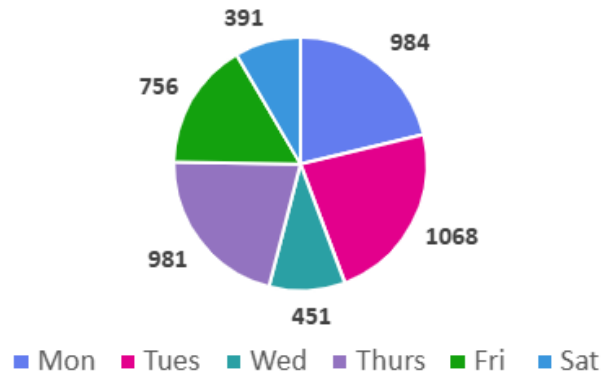

STATISTICS

The pie charts below show -

- the number of books issued each day
- how many sessions took place on public computers
- how many visitors came into the library.

They show the interactions that took place each day the library was open in the last 12 months.

These stats indicate that a Tuesday and Thursday are the busiest day for borrowing books and visitors to the branch. The PC sessions are slightly different and shows a Monday and Tuesday to be busiest. These statistics were taken into consideration, and the heat maps below supports the decision to reduce the opening hours to 5.30pm

Irvine Library Issues

Irvine Library Visitors

Irvine Library PC sessions

Events

Our statistics also show that from April to September Irvine Library hosted 365 events which included 10 of our regular partners, 4 regular community groups and 3 groups led by the library staff. Changing the opening days would impact on 1 library led group. The group led by the library staff can easily be switched to another day.

The heat maps below give the breakdown of book issues per hour with times shaded green being the busiest and red quiet.

Book issues per opening hour

	9 - 10	10 - 11	11- 12	12 - 1	1 - 2	2 - 3	3 - 4	4 - 5	5 - 6	6 - 7
Mon	317	810	983	894	738	757	797	368	92	
Tue	319	792	927	734	700	710	729	582	250	206
Wed	224	872	973	324						
Thu	284	801	902	704	695	856	872	542	200	
Fri	244	881	957	861	629	693	686	542	145	