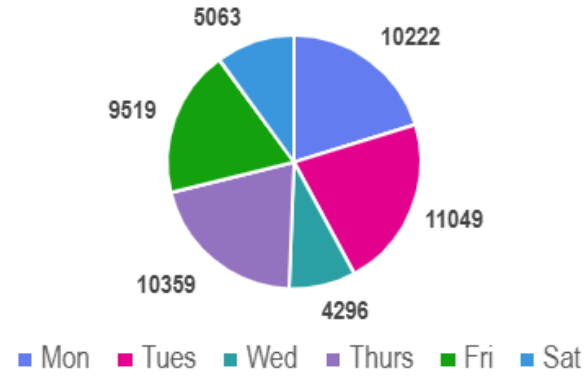

STATISTICS

The pie charts below show -

- the number of books issued each day
- how many sessions took place on public computers
- how many visitors came into the library.

They show the interactions that took place each day the library was open in the last 12 months.

These stats indicate that a Tuesday and Thursday are the busiest day for borrowing books and visitors to the branch. The PC sessions are slightly different and shows a Monday and Tuesday to be busiest. These statistics were taken into consideration, and the heat maps below supports the decision to reduce the opening hours to 5.30pm

Irvine Library Issues

Irvine Library Visitors

Irvine Library PC sessions

Events

Our statistics also show that from April to September Irvine Library hosted 365 events which included 10 of our regular partners, 4 regular community groups and 3 groups led by the library staff. Changing the opening days would impact on 1 library led group. The group led by the library staff can easily be switched to another day.

The heat maps below give the breakdown of book issues per hour with times shaded green being the busiest and red quiet.

Book issues per opening hour

	9 - 10	10 - 11	11- 12	12 - 1	1 - 2	2 - 3	3 - 4	4 - 5	5 - 6	6 - 7
Mon	317	810	983	894	738	757	797	368	92	
Tue	319	792	927	734	700	710	729	582	250	206
Wed	224	872	973	324						
Thu	284	801	902	704	695	856	872	542	200	
Fri	244	881	957	861	629	693	686	542	145	