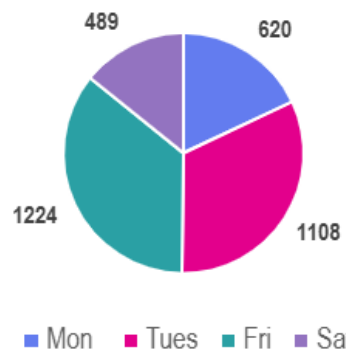

Millport Library

Current Hours/Proposed Hours

	Monday	Tuesday	Wednesday	Thursday	Friday	Saturday	Total
Current	1 - 5	1 - 6	CLOSED	CLOSED	10 - 1 & 2 - 4	10 - 12	16
Proposed	1 - 5	1 - 5	CLOSED	CLOSED	10 - 1 & 2 - 5	10 - 1	17

STATISTICS

The pie charts below show -

- the number of books issued each day
- how many sessions took place on public computers
- how many visitors came into the library.

They show the interactions that took place each day the library was open in the last 12 months.

These stats indicate that a Tuesday and Friday are the busiest days for borrowing books and for visitors to the branch. The PC sessions show that the busiest days are Monday and Tuesday. We propose to change the opening hours slightly as the later night opening is less busy and move these hours to extend the Friday and Saturday opening.

Millport Library Issues

Millport Library Visitors

Millport Library PC sessions

Events

Our statistics also show that, between April and September Millport Library hosted 124 events which involved 7 groups led by the library staff. Changing the opening days would impact on 1 library led group which can easily be switched to another day.