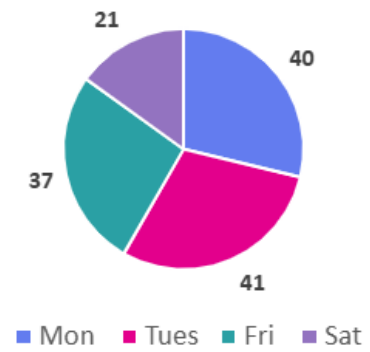

STATISTICS

The pie charts below show -

- the number of books issued each day
- how many sessions took place on public computers
- how many visitors came into the library.

They show the interactions that took place each day the library was open in the last 12 months.

These stats indicate that a Tuesday and Friday are the busiest days for borrowing books and for visitors to the branch. The PC sessions show that the busiest days are Monday and Tuesday. We propose to change the opening hours slightly as the later night opening is less busy and move these hours to extend the Friday and Saturday opening.

Millport Library Issues

Millport Library Visitors

Millport Library PC sessions

Events

Our statistics also show that, between April and September Millport Library hosted 124 events which involved 7 groups led by the library staff. Changing the opening days would impact on 1 library led group which can easily be switched to another day.

Supplementary information

The heat maps below give the breakdown of book issues per hour with times shaded green being the busiest and red quiet.

Book issues per opening hour

	10 - 11	11- 12	12 - 1	1 - 2	2 - 3	3 - 4	4 - 5	5 - 6
Monday				159	188	190	83	
Tuesday				172	323	312	211	90
Friday	187	272	186		359	220		
Saturday	176	313						