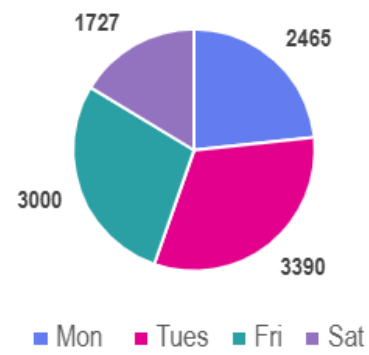

Millport Library

Current Hours/Proposed Hours

	Monday	Tuesday	Wednesday	Thursday	Friday	Saturday	Total
Current	1 - 5	1 - 6	CLOSED	CLOSED	10 - 1 & 2 - 4	10 - 12	16
Proposed	1 - 5	1 - 5	CLOSED	CLOSED	10 - 1 & 2 - 5	10 - 1	17

STATISTICS

The pie charts below show -

- the number of books issued each day
- how many sessions took place on public computers
- how many visitors came into the library.

They show the interactions that took place each day the library was open in the last 12 months.

These stats indicate that a Tuesday and Friday are the busiest days for borrowing books and for visitors to the branch. The PC sessions show that the busiest days are Monday and Tuesday. We propose to change the opening hours slightly as the later night opening is less busy and move these hours to extend the Friday and Saturday opening.

Millport Library Issues

Millport Library Visitors

Millport Library PC sessions

Events

Our statistics also show that, between April and September Millport Library hosted 124 events which involved 7 groups led by the library staff. Changing the opening days would impact on 1 library led group which can easily be switched to another day.